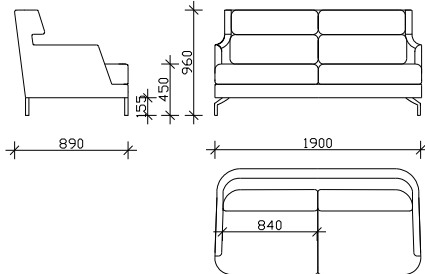

ELEVEN SOFA

- BACK & SEATING CUSHIONS MADE OF EXPANDED UNDERFORMABLE H.R POLYURETHANE IN COVER, FILLED UP WITH GROUND POLYURETHANE AND SILICONE GRANULES
- METAL LEG h-15.5cm. HIGH

***NOTICE : ALLOWED UPHOLSTERED DIMENSION +/- 2cm.

VIEWS

SOFA ELEMENTS

ANGLE ELEMENTS

COMBINATIONS