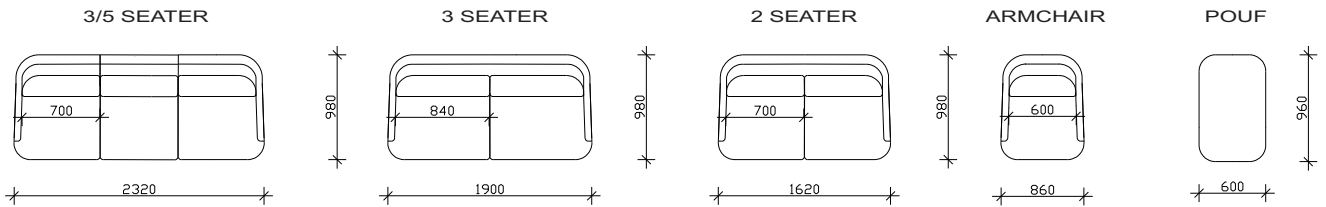

ELEVEN SOFA

- BACK & SEATING CUSHIONS MADE OF EXPANDED UNDERFORMABLE H.R POLYURETHANE IN COVER, FILLED UP WITH GROUND POLYURETHANE AND SILICONE GRANULES
- METAL LEG h-15.5cm. HIGH

***NOTICE : ALLOWED UPHOLSTERED DIMENSION +/- 2cm.

VIEWS

SOFA ELEMENTS

ANGLE ELEMENTS

COMBINATIONS