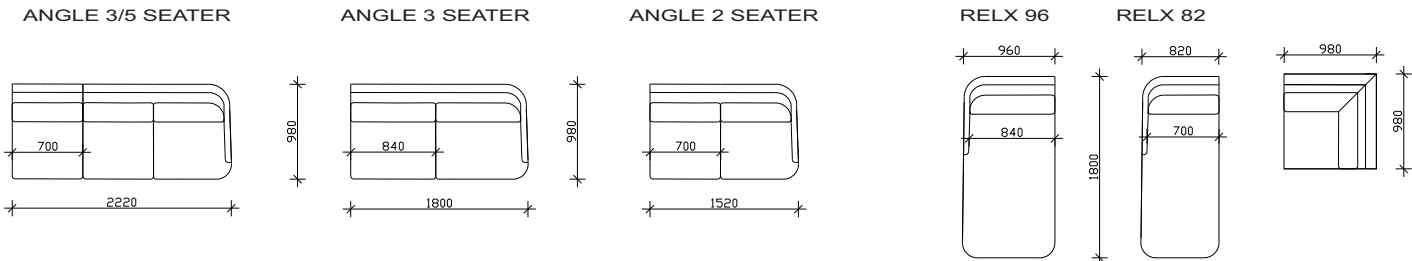

ELEVEN SOFA

- BACK & SEATING CUSHIONS MADE OF EXPANDED UNDERFORMABLE H.R POLYURETHANE IN COVER, FILLED UP WITH GROUND POLYURETHANE AND SILICONE GRANULES
- METAL LEG h-15.5cm. HIGH

***NOTICE : ALLOWED UPHOLSTERED DIMENSION +/- 2cm.

VIEWS

SOFA ELEMENTS

ANGLE ELEMENTS

COMBINATIONS