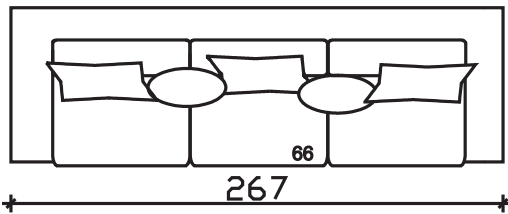

TORINO

- SOFA WITH REMOVABLE COVER
- 3 ½ AND 4 SEATER ARE MADE OF TWO PARTS
- BACK CUSHIONS AND THE DECORATIVE CUSHIONS ARE FILLED WITH MIXTURE OF SILICON AND PU

ARMCHAIR

POUF

2 SEATER

3 SEATER

3 ½ SEATER

4 SEATER

DECORATIVE PILLOW

45*45cm

d-40cm