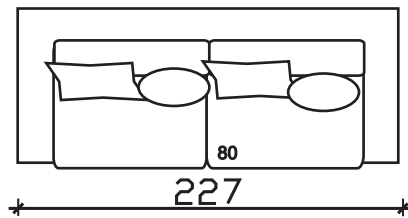

TORINO

- SOFA WITH REMOVABLE COVER
- 3 ½ AND 4 SEATER ARE MADE OF TWO PARTS
- BACK CUSHIONS AND THE DECORATIVE CUSHIONS ARE FILLED WITH MIXTURE OF SILICON AND PU

ARMCHAIR

POUF

2 SEATER

3 SEATER

3 ½ SEATER

4 SEATER

DECORATIVE PILLOW

45*45cm

d-40cm