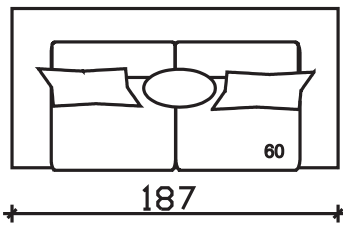

TORINO

- SOFA WITH REMOVABLE COVER
- 3 ½ AND 4 SEATER ARE MADE OF TWO PARTS
- BACK CUSHIONS AND THE DECORATIVE CUSHIONS ARE FILLED WITH MIXTURE OF SILICON AND PU

ARMCHAIR

POUF

2 SEATER

3 SEATER

3 ½ SEATER

4 SEATER

DECORATIVE PILLOW

45*45cm

d-40cm