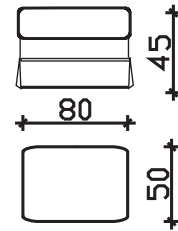

TORINO

- SOFA WITH REMOVABLE COVER
- 3 ½ AND 4 SEATER ARE MADE OF TWO PARTS
- BACK CUSHIONS AND THE DECORATIVE CUSHIONS ARE FILLED WITH MIXTURE OF SILICON AND PU

ARMCHAIR

POUF

2 SEATER

3 SEATER

3 ½ SEATER

4 SEATER

DECORATIVE PILLOW

45*45cm

d-40cm