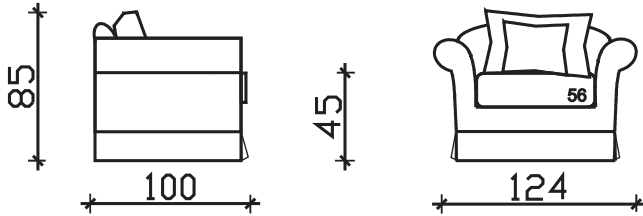

TORINO

- SOFA WITH REMOVABLE COVER
- 3 ½ AND 4 SEATER ARE MADE OF TWO PARTS
- BACK CUSHIONS AND THE DECORATIVE CUSHIONS ARE FILLED WITH MIXTURE OF SILICON AND PU

ARMCHAIR

POUF

2 SEATER

3 SEATER

3 ½ SEATER

4 SEATER

DECORATIVE PILLOW

45*45cm

d-40cm