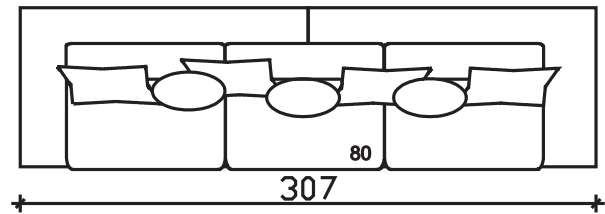

TORINO

- SOFA WITH REMOVABLE COVER
- 3 ½ AND 4 SEATER ARE MADE OF TWO PARTS
- BACK CUSHIONS AND THE DECORATIVE CUSHIONS ARE FILLED WITH MIXTURE OF SILICON AND PU

ARMCHAIR

POUF

2 SEATER

3 SEATER

3 ½ SEATER

4 SEATER

DECORATIVE PILLOW

45*45cm

d-40cm